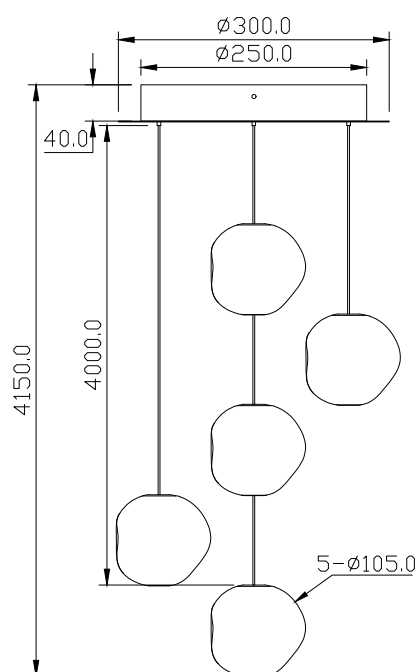

ICE BALL 5 PENDANT

LOOM[®]
DESIGN

ICE BALL 5 PENDANT

CANOPY MATT BLACK
CABLE BLACK

METAL+ CLEAR ACRYLIC LAMPSHADE
CHROME FINISH

LIGHTSOURCE LED 4,2 W X 5
2700 K
LUMEN 1432
TRIAC DIMMABLE - LED DRIVER